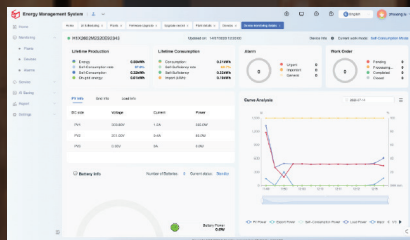

## Energy Management System Application for Homeowners

- Remotely Monitor Your System
- Real-Time Energy Flow Map
- Maximize Use of Renewable Energy
- Monitor Battery Status
- Automated Real-time Alerts